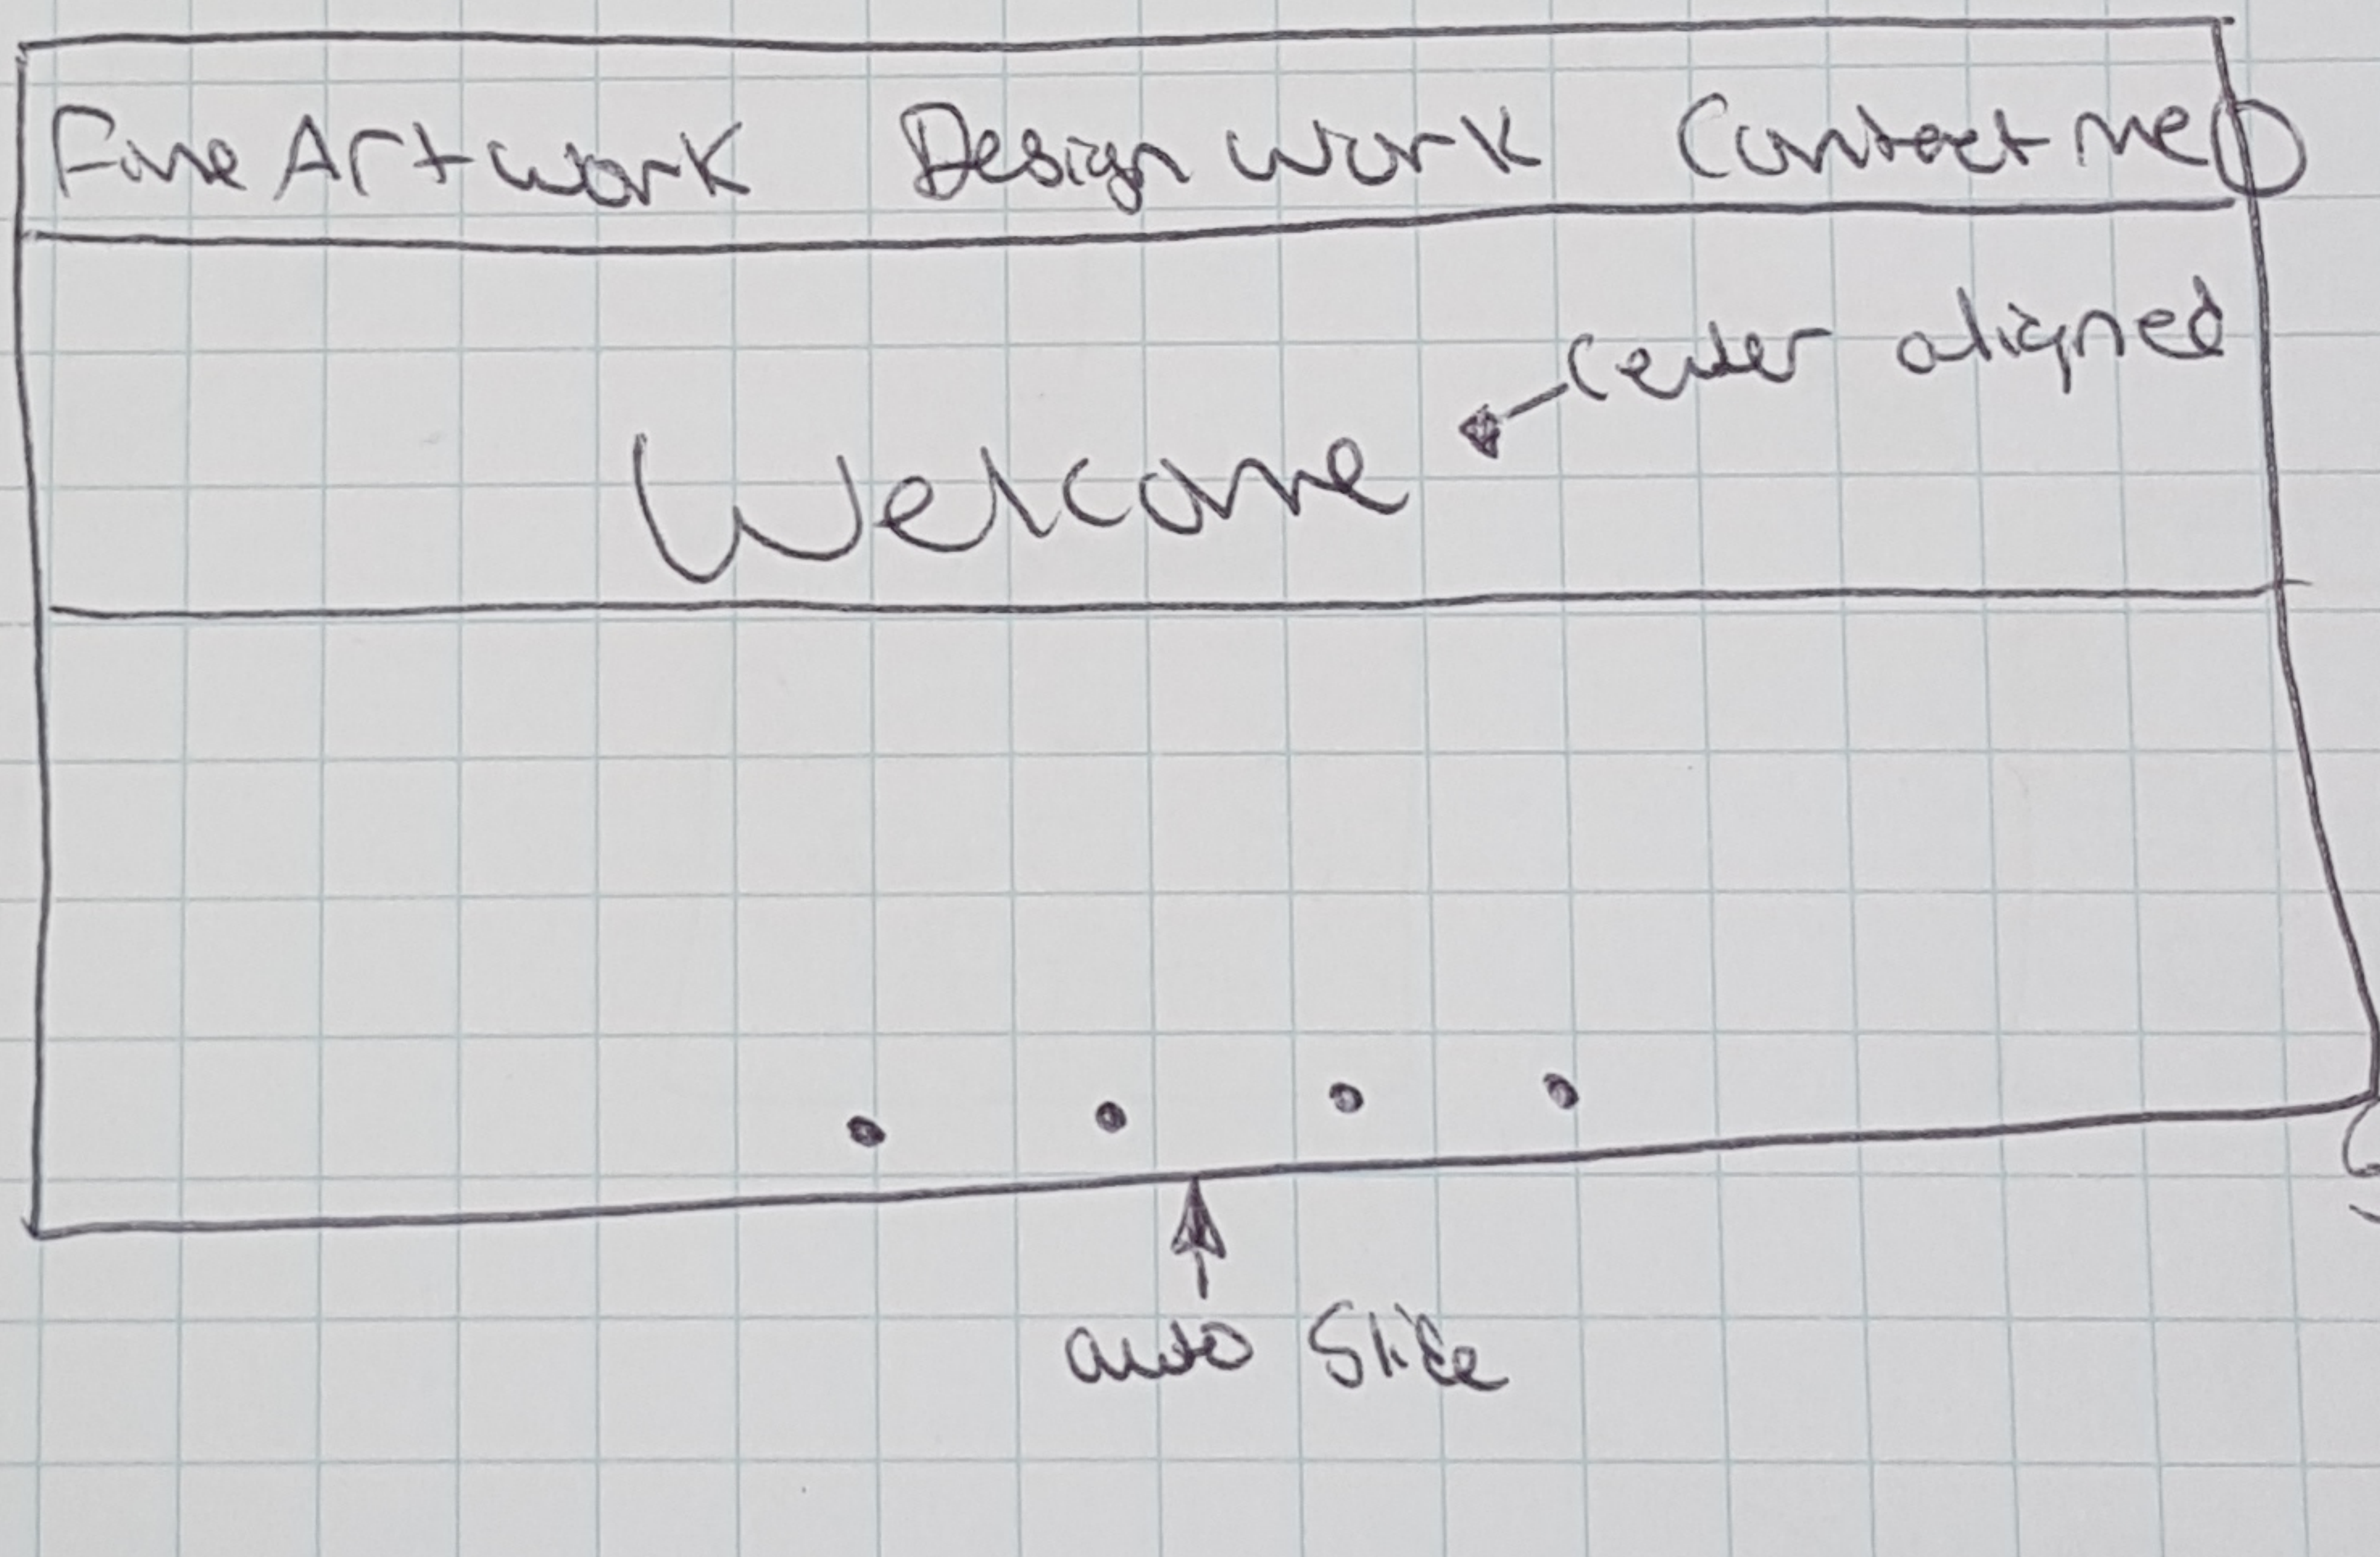

Portfolio
Design

wego

Form Artwork

Design Work

Contact

twitter
Instagram
Email
Flickr

Each box
you can
click and it
will zoom in
and show you
a description of
each piece.

anywhere here
 's ○ = logo

white
 and black
 except for
 art work.

in here
 is a slide
 show of
 some of my
 best work

- each box will have
 alerts to match artwork

- each box has
 name and when it
 was made.

- this tab has
 a few only
 fine art stuff