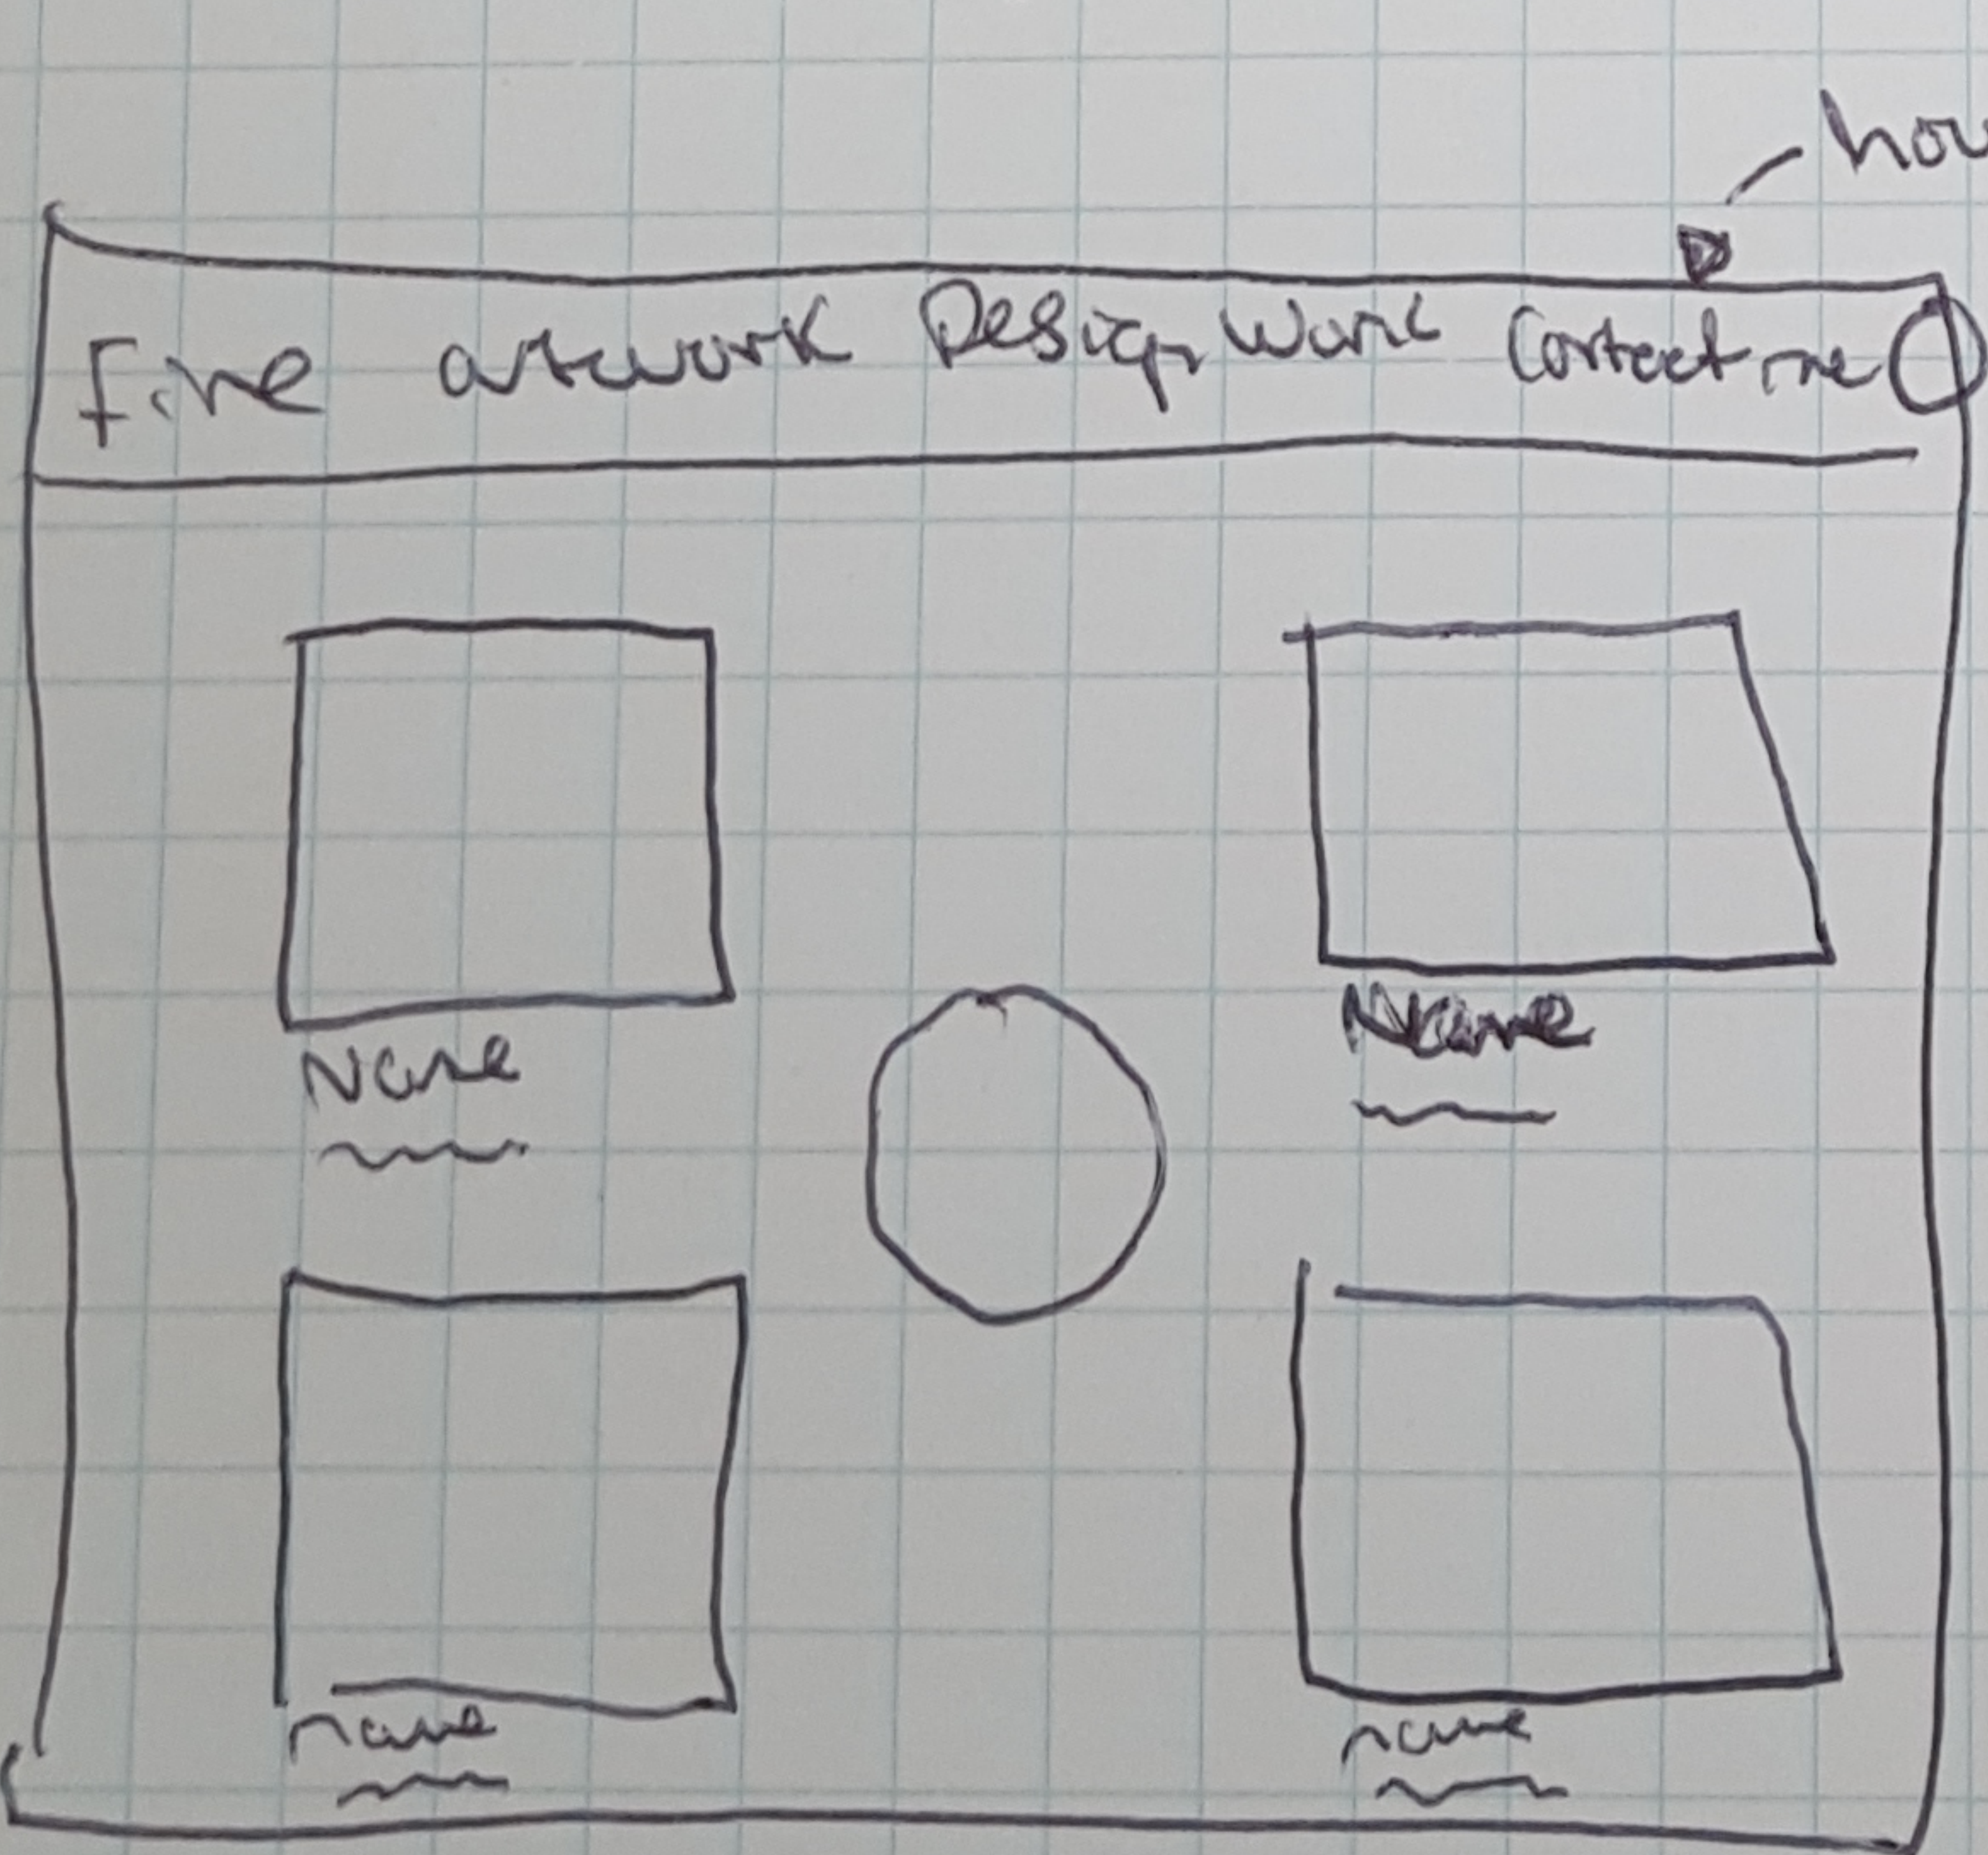

Portfolio
Design

wego

Form Artwork

Design Work

Contact

twitter
Instagram
Email
Flickr

Each box
you can
click and it
will zoom in
and show you
a description of
each piece.

anywhere here
 's ○ = logo

white
 and black
 except for
 art work.

in here
 is a slide
 show of
 some of my
 best work

- each box will have
 alerts to match artwork

- each box has
 name and when it
 was made.

- this tab has
 a few only
 fine art stuff